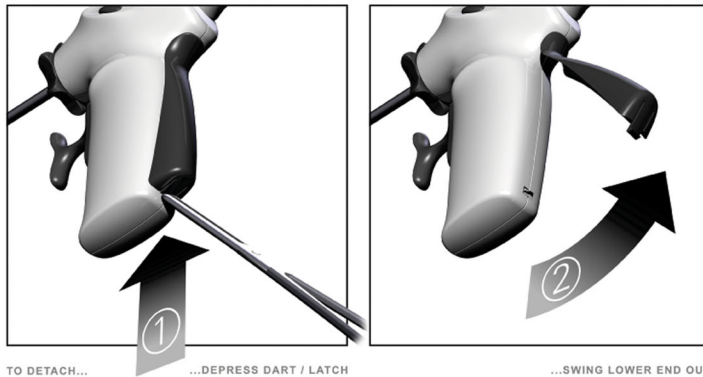

DAVID HAMANN
DESIGN
AESTHETIC
ERGONOMIC
MECHANICAL

www.davidhamann.com

TO DETACH...

...DEPRESS DART / LATCH

...SWING LOWER END OUT

DAVID HAMANN DESIGN, INC.

5 1 3 2 3 2 9 4 0 5
6903 ROYALGREEN DR
CINCINNATI, OH
4 5 2 4 4