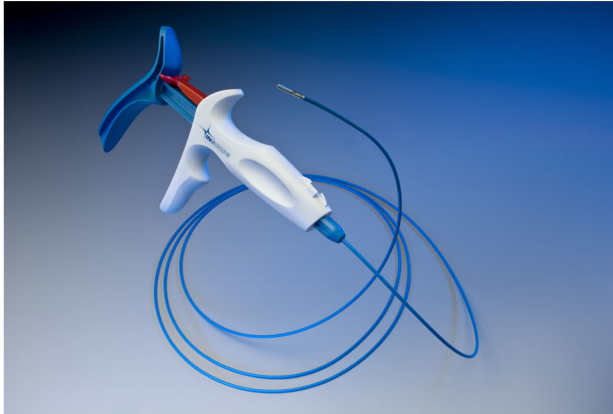

DAVID HAMANN
DESIGN
AESTHETIC
ERGONOMIC
MECHANICAL

www.davidhamann.com

TO DETACH...

...DEPRESS DART / LATCH

...SWING LOWER END OUT

DAVID HAMANN DESIGN, INC.

5 1 3 2 3 2 9 4 0 5
6903 ROYALGREEN DR
CINCINNATI, OH
4 5 2 4 4