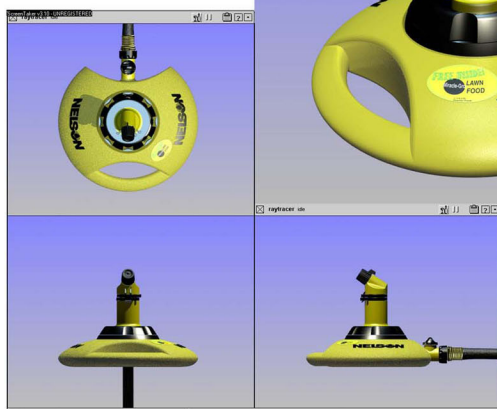

DAVID HAMANN
DESIGN
AESTHETIC
ERGONOMIC
MECHANICAL

www.davidhamann.com

SECTION A-A

DAVID HAMANN DESIGN, INC.

5 1 3 2 3 2 9 4 0 5
6903 ROYALGREEN DR
CINCINNATI, OH
4 5 2 4 4