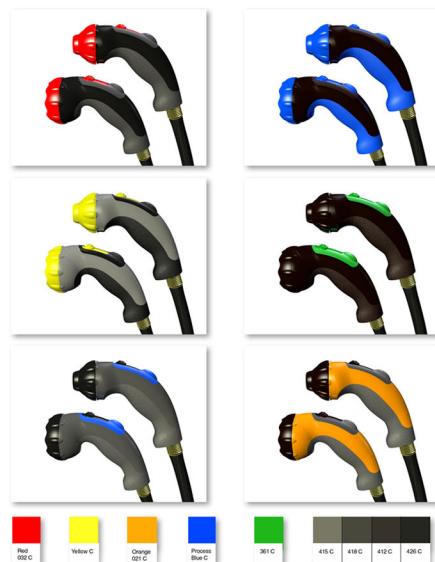

DAVID HAMANN
DESIGN
AESTHETIC
ERGONOMIC
MECHANICAL

www.davidhamann.com

SECTION A-A

DAVID HAMANN DESIGN, INC.

5 1 3 2 3 2 9 4 0 5
6903 ROYALGREEN DR
CINCINNATI, OH
4 5 2 4 4